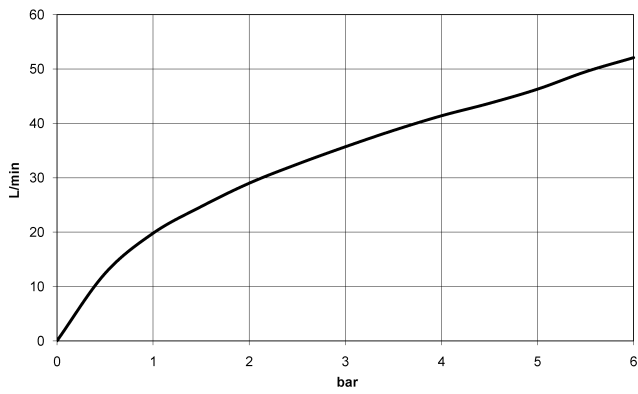

Concealed two-way diverter -

35 202 970 90

- red brass, lead-free
- 1x male 1/2" connector
- 2x female thread 1/2" outlet
- cut-to-length spindle and sleeve
- dust cover
- anti-water packing
- soundproofing

Concealed two-way diverter -

35 202 970 90

Flow rate chart

Certificates

WRAS_2307045.

Concealed two-way diverter -

35 202 970 90

Spare parts list