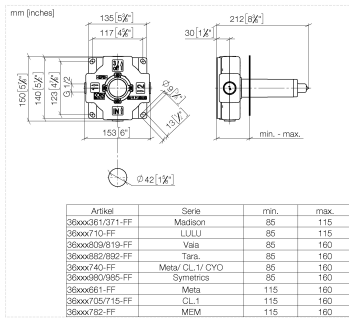

Concealed two-way diverter -

35 202 970 90

- red brass, lead-free
- 1x male 1/2" connector
- 2x female thread 1/2" outlet
- cut-to-length spindle and sleeve
- dust cover
- anti-water packing
- soundproofing

Concealed two-way diverter -

35 202 970 90

Flow rate chart

Certificates

WRAS_2307045.

Concealed two-way diverter -

35 202 970 90

Spare parts list

No.	Item Number	Name	Quantity used	Delivery time
1	04 17 20 252 00 90	base	1	60
2	09 31 20 092 90	plug	4	2
3	90 31 20 131 00 90	plug	1	2
4	09 14 10 210 90	seal	1	2
5	04 21 02 180 10 90	cap	1	2
6	09 30 30 112 90	screw	4	2
7	04 14 03 116 00 90	gasket kit	1	2