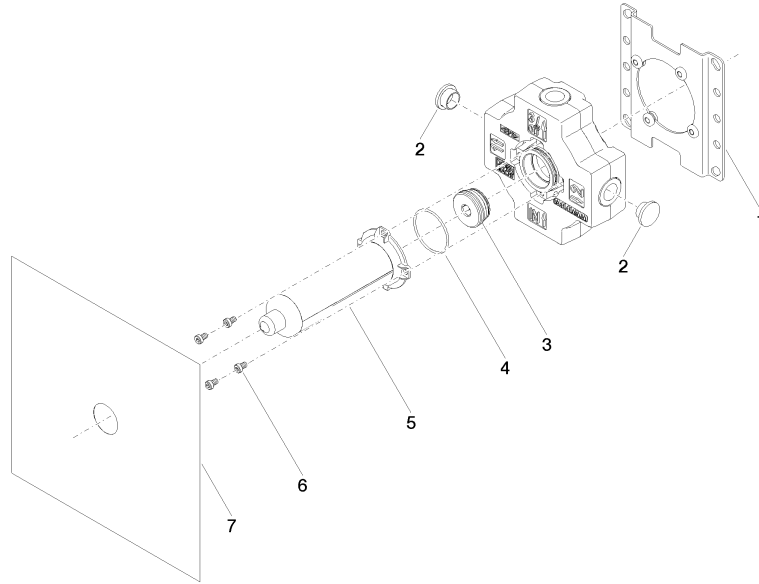

Concealed two-way diverter -

35 202 970 90

- red brass, lead-free
- 1x male 1/2" connector
- 2x female thread 1/2" outlet
- cut-to-length spindle and sleeve
- dust cover
- anti-water packing
- soundproofing

Concealed two-way diverter -

35 202 970 90

Flow rate chart

Certificates

WRAS_2307045.

Concealed two-way diverter -

35 202 970 90

Spare parts list

No.	Item Number	Name	Quantity used	Delivery time
1	04 17 20 252 00 90	base	1	60
2	09 31 20 092 90	plug	4	2
3	90 31 20 131 00 90	plug	1	2
4	09 14 10 210 90	seal	1	2
5	04 21 02 180 10 90	cap	1	2
6	09 30 30 112 90	screw	4	2
7	04 14 03 116 00 90	gasket kit	1	2